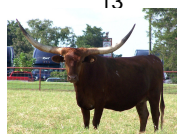

M Arrow Working Woman 11 CF 13